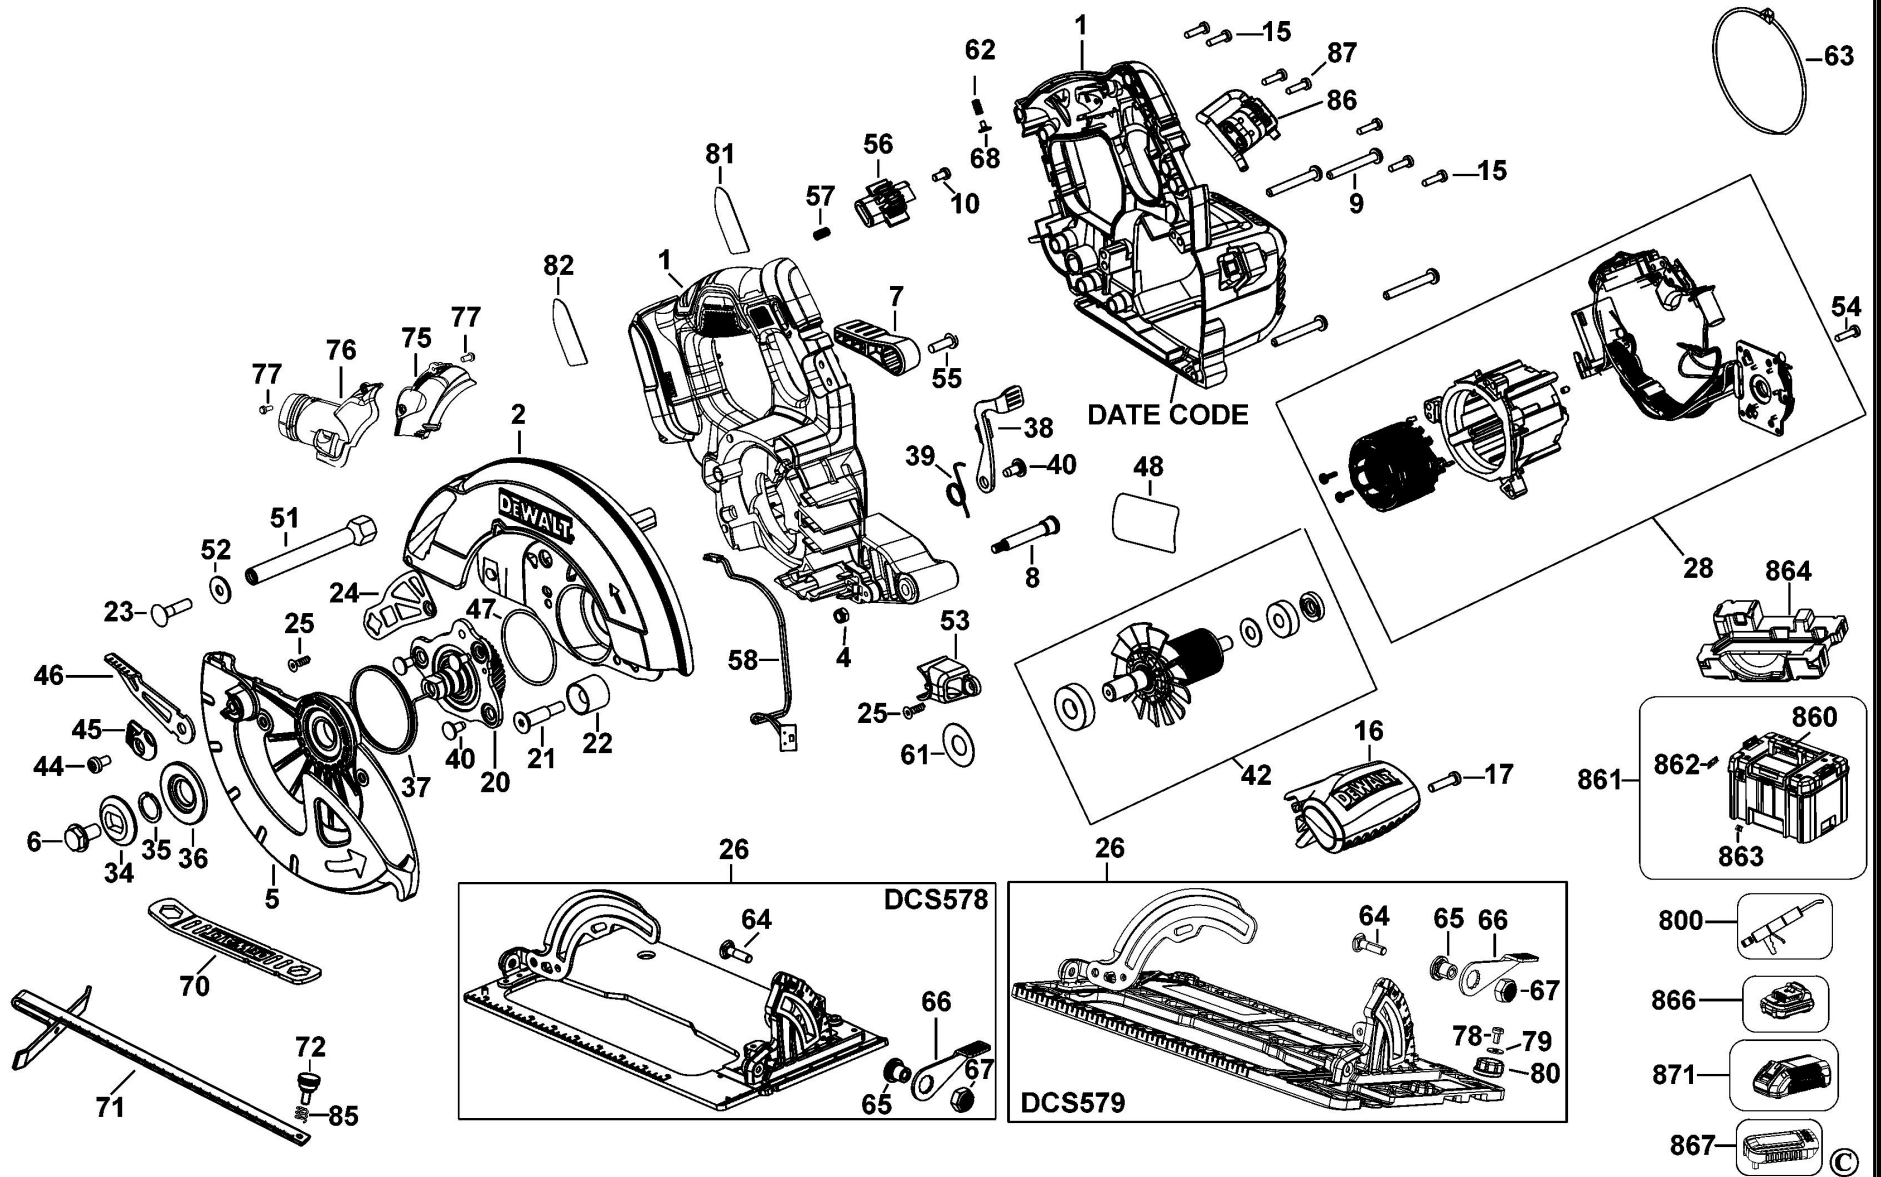

DCS579 CORDLESS CIRCULAR SAW 1

Parts List DCS579 CORDLESS CIRCULAR SAW 1

Item	Part Number	Qty	Part Description	General Description	Other Info	Repair Inst	Markets
1	N519971	1	HOUSING SA			No	QW
2	N484889	1	GEARCASE SA			No	QW
4	N461154	1	NUT			No	QW
5	N461005	1	LOWER GUARD SA			No	QW
6	145344-00	1	SCREW			No	QW
7	N419350	1	LEVER			No	QW
8	N461157	1	BOLT			No	QW
9	330045-19	4	SCREW			No	QW
10	330019-10	1	SCREW			No	QW
15	330019-03	7	SCREW			No	QW
16	N510174	1	HANDLE			No	QW
17	330019-13	1	SCREW	M4X19 T20		No	QW
20	N472351	1	SPINDLE SA			No	QW
21	N086135	1	SCREW			No	QW
22	381066-00	1	BUMPER			No	QW
23	098128-90	1	CARRIAGE BOLT			No	QW
24	N461456	1	PLATE			No	QW
25	N461159	2	SCREW			No	QW
26	N472354	1	SHOE SA			No	QW
28	N819751	1	ELECTRONIC SA			No	QW
34	N120428	1	OUTER FLANGE			No	QW
35	N120426	1	RETAINER			No	QW
36	N084137	1	WASHER INNER CLAMP			No	QW
37	N100006	1	SPRING			No	QW
38	N090570	1	LEVER LOCK			No	QW
39	N100123	1	SPRING			No	QW
40	385915-04	4	SCREW			No	QW
42	N819757	1	ROTOR SA			No	QW
44	098094-13	1	SCREW			No	QW
45	N094953	1	LEVER			No	QW
46	N086628	1	LEVER			No	QW
47	N361499	1	O RING			No	QW